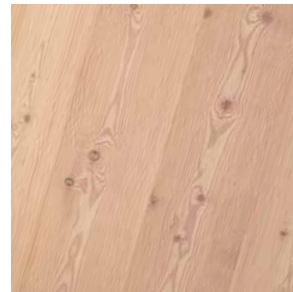

#### ACABADO

Barniz  
semimate

**LÍNEA: Castello -Oak brushed**

Cappuccinobrown  
Oiled

Rawoptic oiled

Larch wite Oiled

Wite oiled

Light white Oiled