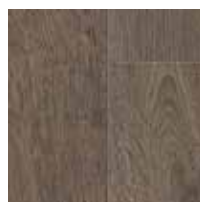

mármoles y maderas
Soluciones integrales en pisos

FORMATO

Espesor: 8 mm
Ancho: 244 mm
X 1,380 mm

ACABADOS

Texturizado natural
Biselado
Tráfico ligero

FORMATO

Espesor: 8 mm
Ancho: 244 mm
X 1,380 mm

ACABADOS

Semi mate
Biselado
Tráfico ligero

FORMATO

Espesor: 8 mm
Ancho: 244 mm
X 1,380 mm

ACABADOS

Rústico
Biselado
Tráfico ligero